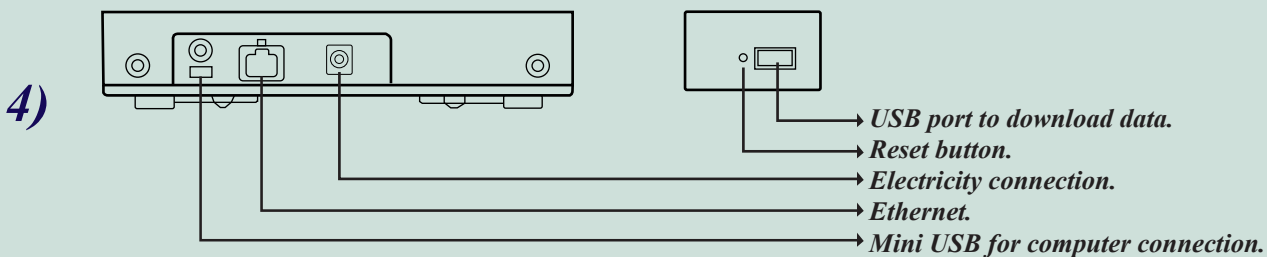

Quick guide for the installation for

For more information about BioTime, refer to the Downloads section of our website.

BioTIME

www.BioTrackSoftware.com

Proper way to place your finger on the fingerprint reader.

*Place your finger flat against the surface of the sensor.
Your finger should be on the center of the sensor.*

Wrong ways to place your finger on the fingerprint reader.

Only the tip

Off-center

Sideways

Too far down